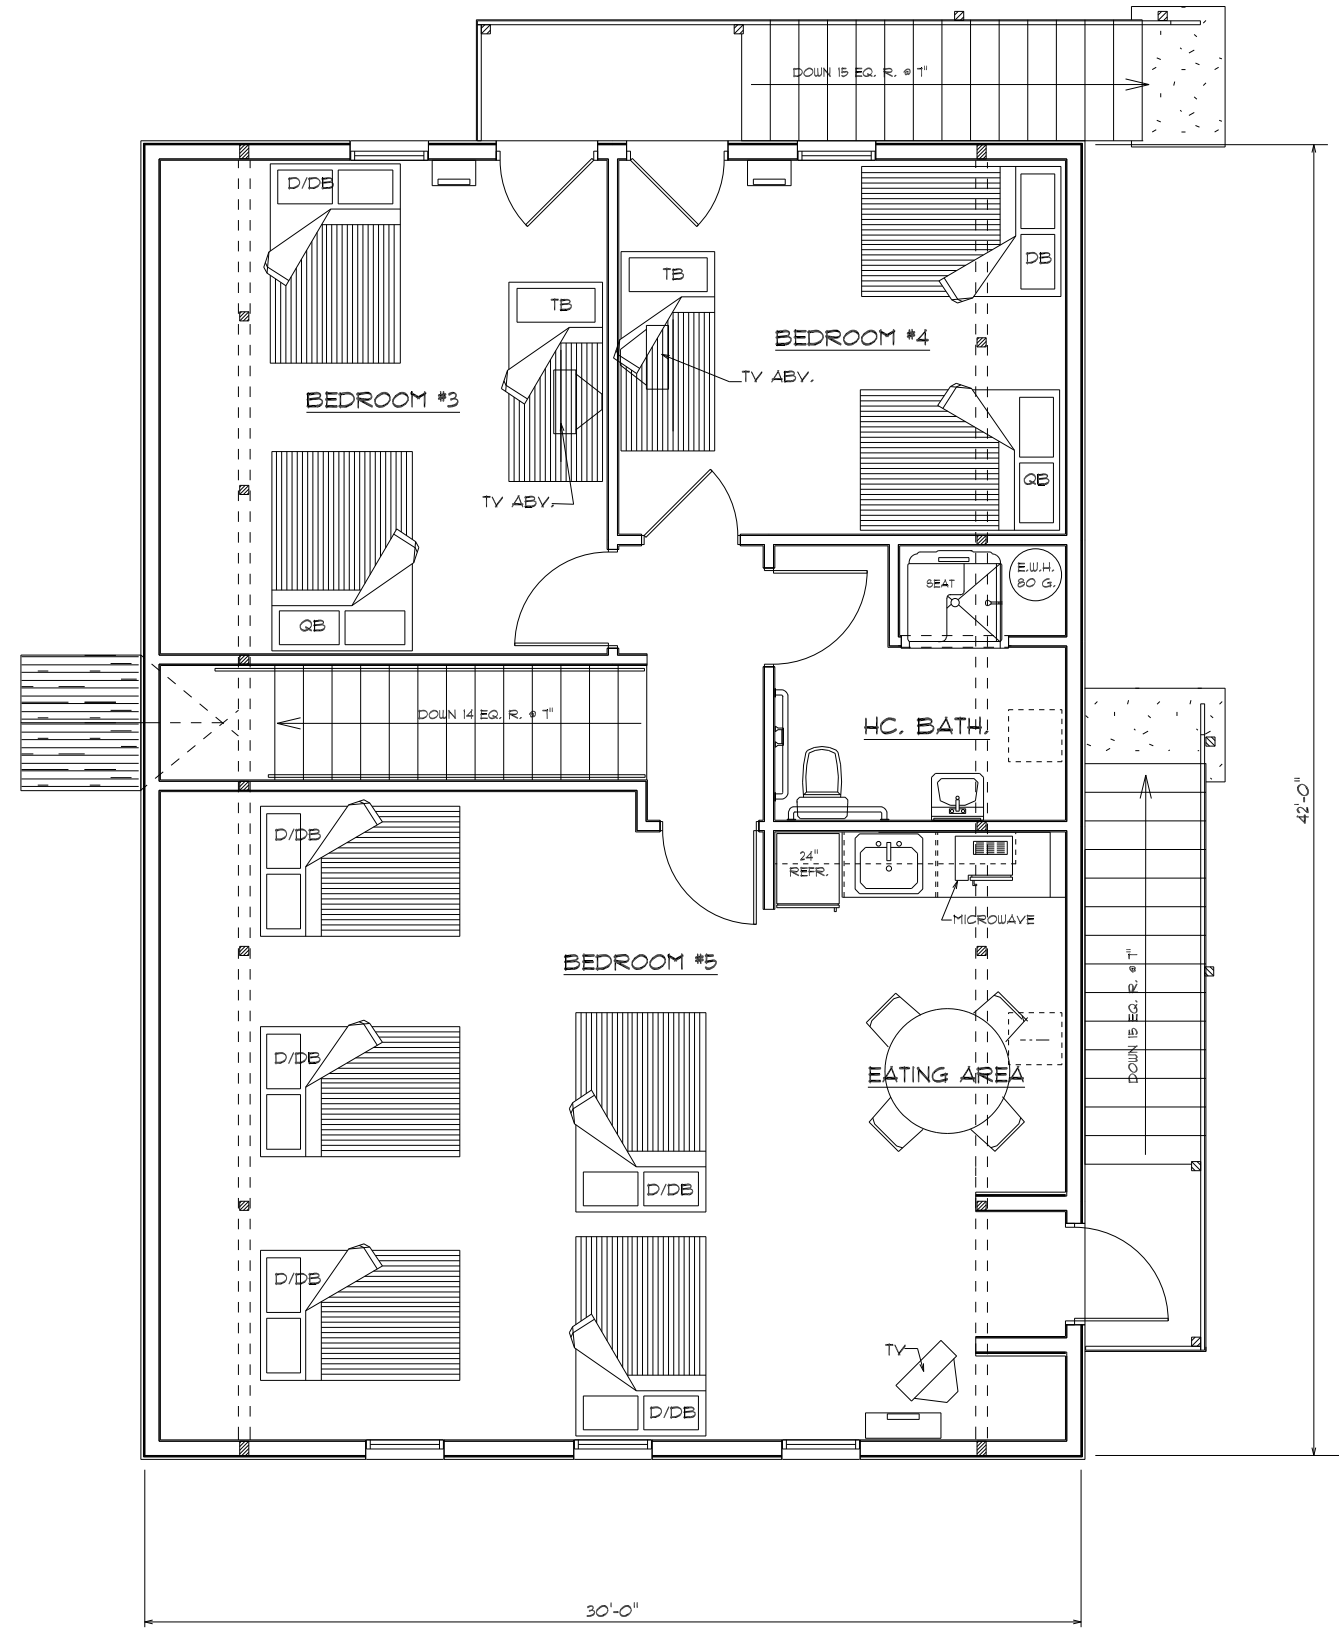

FIRST FLOOR PLAN

SECOND FLOOR PLAN

- TB TWIN BED
- QB QUEEN BED
- D/8B DOUBLE/ SINGLE BUNK BED
- D/DB DOUBLE/ DOUBLE BUNK BED
- FRC FULL ROLL-OUT COUCH
- 8RC SINGLE AND HALF ROLL-OUT COUCH

# FLAGSTAFF CABINS

( ADA COMPLIANT )